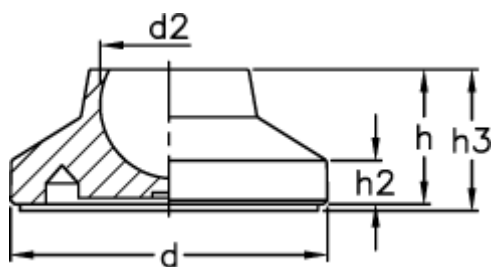

Data Sheet

Article number: 2310340229

Description: E+G Base without no-slip disc
LS.A-40-8,5-AS

Measures

D	= 40
d2	= 8.5
h	= 17
h2	= 5.5
h3	= 20
Max load (N)	= 10000